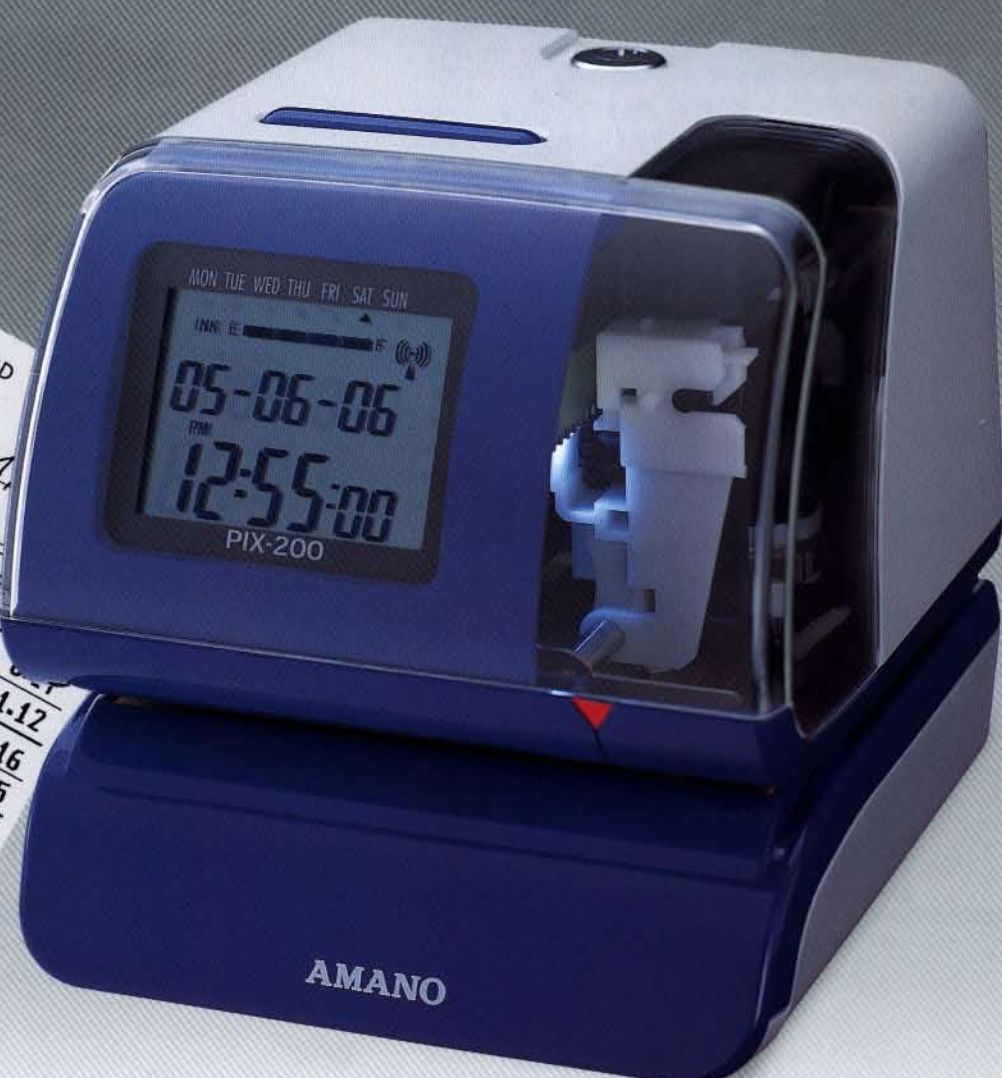

PIX-200

The PIX-200 is an all in one electronic time recorder/stamp designed for modern society. This top-of-the-line product can be equipped with most Amano PIX series functions that you need at a reasonable price.

The clock is great for various business applications requiring simple time and attendance clocking. As a time/date stamp and numbering machine, the small footprint uses little desk space and has a quiet operation suitable for office environment. Varieties of print formats address most every need. Ideal for banks, finance companies and government offices.

No. 101
NAME John Smith
AMANO CINCINNATI, INC (800) 253-9836 WWW.AMANO.COM
PAY ENDING 1/22/06

JOB CARD
NAME Michael Brown
DATE 1/22/06

	ON	TIME	TIME RECORDED
JAN 16	8		'06 JAN 16 7:56
JAN 16			'06 JAN 16 12:01
JAN 16			'06 JAN 16 12:58
JAN 17	8.5		'06 JAN 17 7:04
JAN 17			'06 JAN 17 7:57
JAN 17			'06 JAN 17 12:04
JAN 17			'06 JAN 17 12:56
JAN 17			'06 JAN 17 17:32
JAN 18	8		'06 JAN 18 7:58
JAN 18			'06 JAN 18 12:02
JAN 18			'06 JAN 18 12:55
JAN 18			'06 JAN 18 17:03
JAN 19		2.95	'06 JAN 23 11.12
JAN 19			'06 JAN 23 13.16
JAN 19		0.79	'06 JAN 23 13.95
JAN 19			'06 JAN 23 15.26
JAN 19			'06 JAN 23 16.40
JAN 20		1.14	'06 JAN 23 16.50
JAN 20			'06 JAN 24 9.00
JAN 20		0.64	'06 JAN 24 11.51
JAN 20			'06 JAN 24 12.76
JAN 20		2.51	'06 JAN 24 13.60
JAN 20			'06 JAN 24 14.64
JAN 20		0.84	'06 JAN 24 16.65
JAN 20			'06 JAN 25 17.69
JAN 20		2.01	'06 JAN 25 18.70
JAN 20			'06 JAN 25 19.71
JAN 20		1.16	'06 JAN 25 20.72
JAN 20			'06 JAN 25 21.73