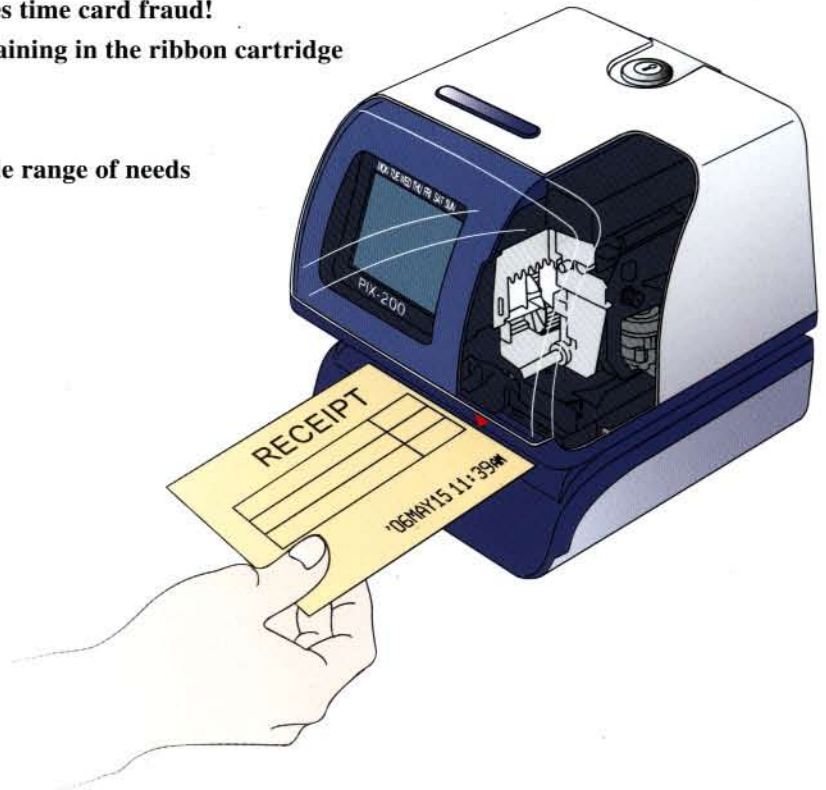

PIX-200

AMANO®

ECONOMICAL TIME RECORDER/STAMP WITH VALUABLE FEATURES AND BENEFITS

KEY FEATURES:

- Automatic Daylight Saving Time Adjustment
- 31 Selectable preset print style: Prints year, month, day, date, hour (AM/PM or 0-23), minutes (regular, 10th, 1/100A, 1/100B(5/100)), seconds, 8-digit number and comments in various order
- 13 Selectable comments: i.e. RCVD, SENT etc. in 6 Languages (Eng, Spa, Germ, Ita, Fre, Por)
- Programmable Customized Comment imprint (up to 3 lines)
- Prints up to eight (8) consecutive numbers with automatic reset function at a specified programmed time

KEY BENEFITS:

- Illuminated Print Window improves efficiency on time card stamping
- Password prevents tampering with settings – reduces time card fraud!
- Ink capacity gauge indicates the amount of ink remaining in the ribbon cartridge
- Easy-to-replace ribbon cartridge saves time
- Wall or desk mount provides for flexible operation
- Programmable print size by mm accommodates wide range of needs

OPTIONAL FEATURES:

- Atomic/Radio controlled clock (Germany, UK)
- Full Power reserve (72 hours or 400 punches)
  Plus one of the below:
- Signal Device, 20 steps a week
- LAN Communication for NTP
- USB Communication for programming

Programmable Customized Comments
Imprint Sample: MAY06 AM11:56 02s
00000015 PAID
THANK YOU

PIX-200 SPECIFICATIONS

Printing	Dot matrix printing
Power Supply	100/120/230 VAC 50/60Hz
Operating Conditions	Temperature 14F-113F (-10 to 45°C) Humidity 10% - 90% RH (no condensation)
Dimensions	6.3"(w)x6.4"(h)x6.7"(d) (159(w)x163(h)x171(d) mm)
Clock System	Quartz oscillation system, Accuracy ± 3 seconds per week (77F$\pm$9F) (25 $\pm$ 5°C)
Weight	4.85 lbs. (2.2 kg) (not including optional battery, AC adapter)
Memory Retention	Clock and programming data kept for 3 years without AC power

Specifications and descriptions contained in this catalog may be subject to change without notice.

Distributed by:

AMANO Corporation

275 MAMEDO-CHO, KOHOKU-KU, YOKOHAMA,
JAPAN 222-8558
TEL.+81-45-439-1508 FAX.+81-45-439-1151
HOME PAGE:<http://www.amano.co.jp/> / English/